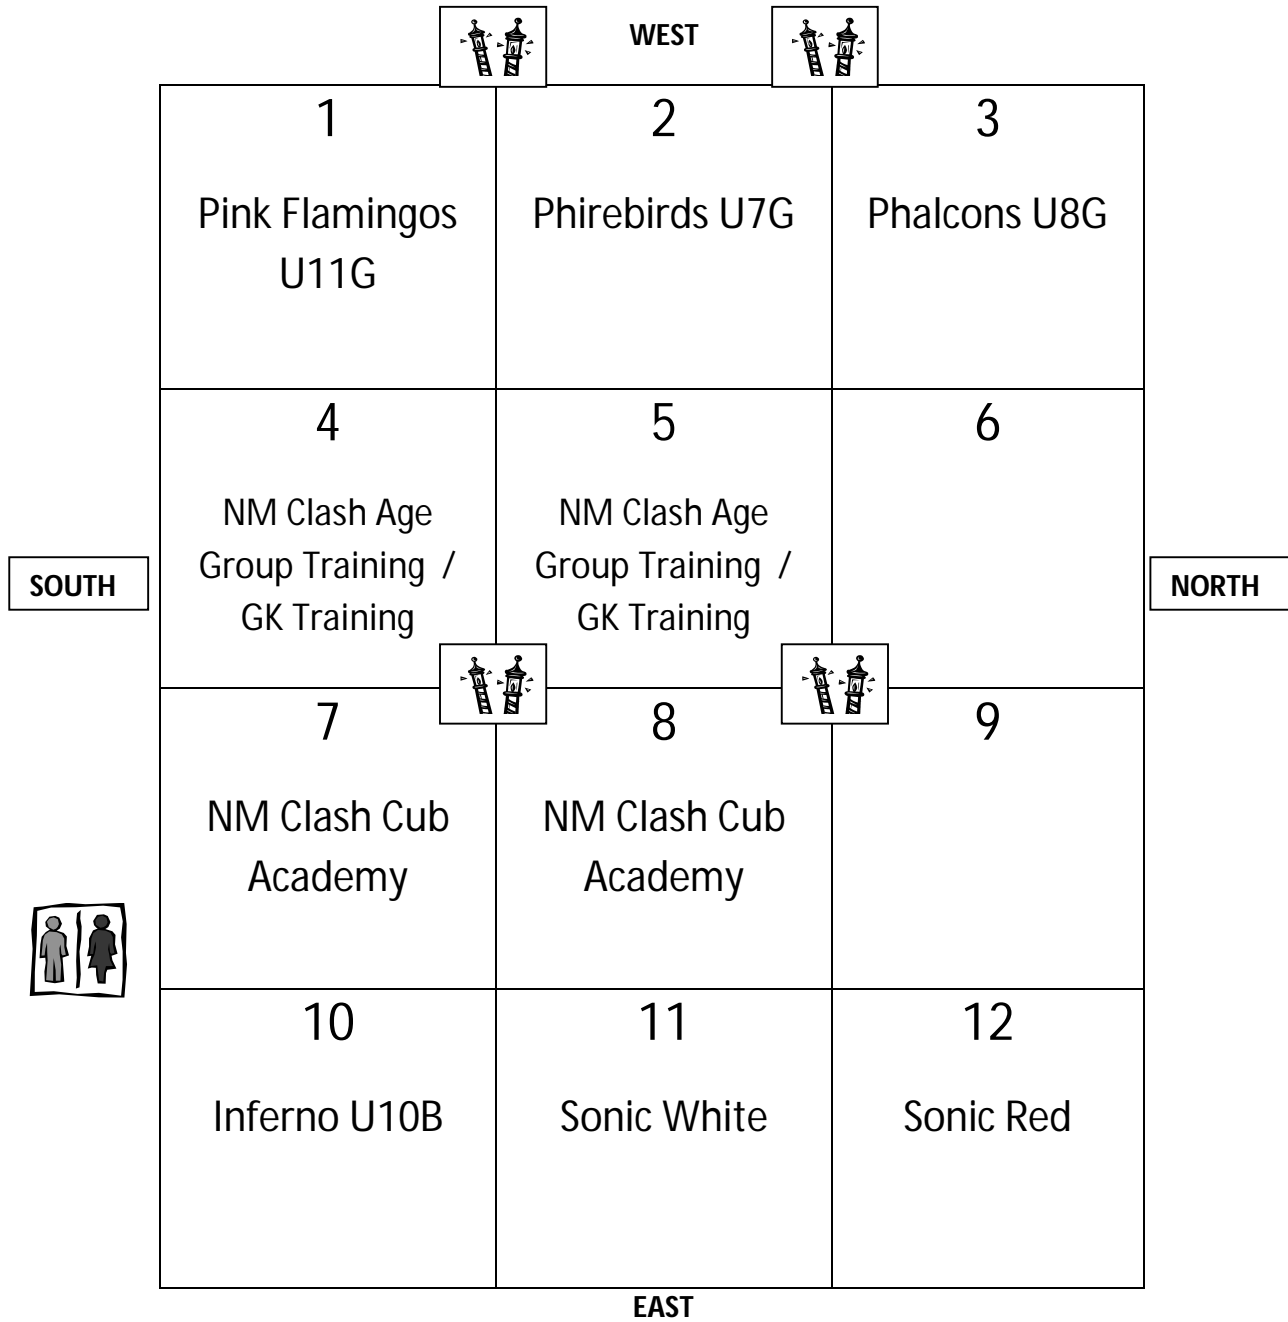

Ventana Basin Park Layout

WEST

35yds x 35yds 1	35yds x 35yds 2	35yds x 35yds 3
35yds x 35yds 4	35yds x 35yds 5	35yds x 35yds 6
35yds x 35yds 7	35yds x 35yds 8	35yds x 35yds 9
35yds x 35yds 10	35yds x 35yds 11	35yds x 35yds 12

SOUTH

NORTH

EAST

Ventana Basin Park Layout
Monday

Ventana Basin Park Layout
Tuesday

Ventana Basin Park Layout
Wednesday

Ventana Basin Park Layout
Thursday

Ventana Basin Park Layout
Friday