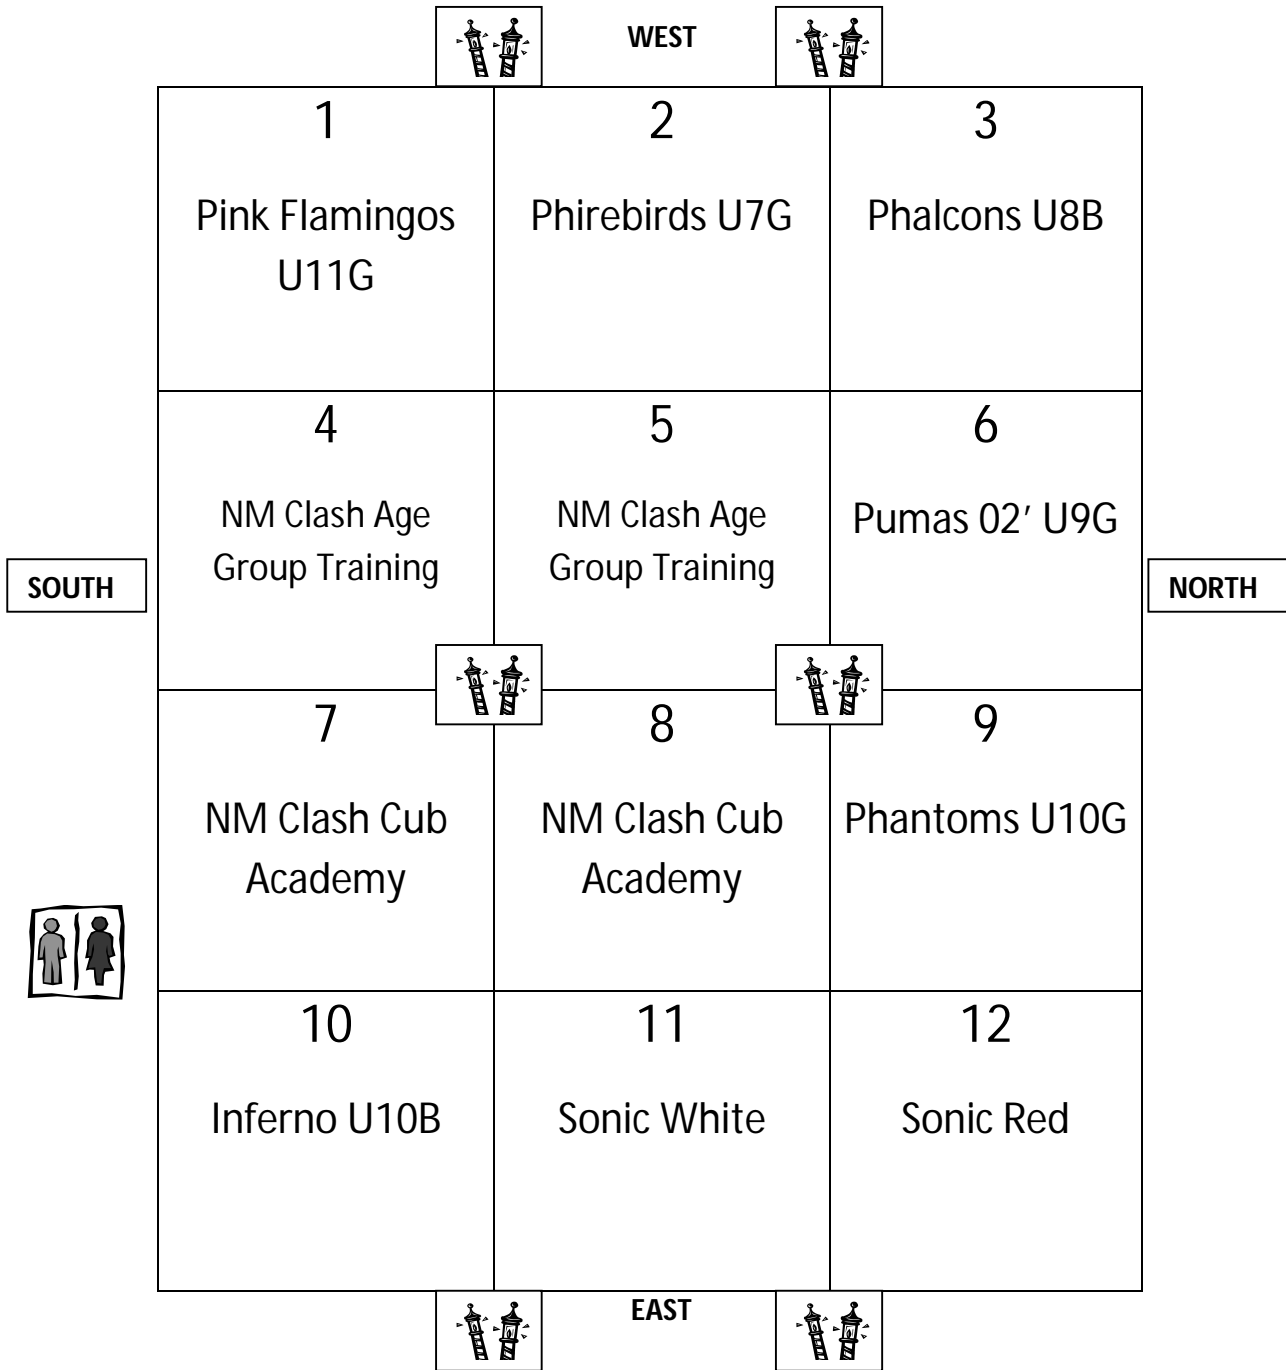

Ventana Basin Park Layout

WEST

35yds x 35yds 1	35yds x 35yds 2	35yds x 35yds 3
35yds x 35yds 4	35yds x 35yds 5	35yds x 35yds 6
35yds x 35yds 7	35yds x 35yds 8	35yds x 35yds 9
35yds x 35yds 10	35yds x 35yds 11	35yds x 35yds 12

SOUTH

NORTH

EAST

Ventana Basin Park Layout
Monday

Ventana Basin Park Layout
Tuesday

Ventana Basin Park Layout
Wednesday

Ventana Basin Park Layout
Thursday

Ventana Basin Park Layout
Friday