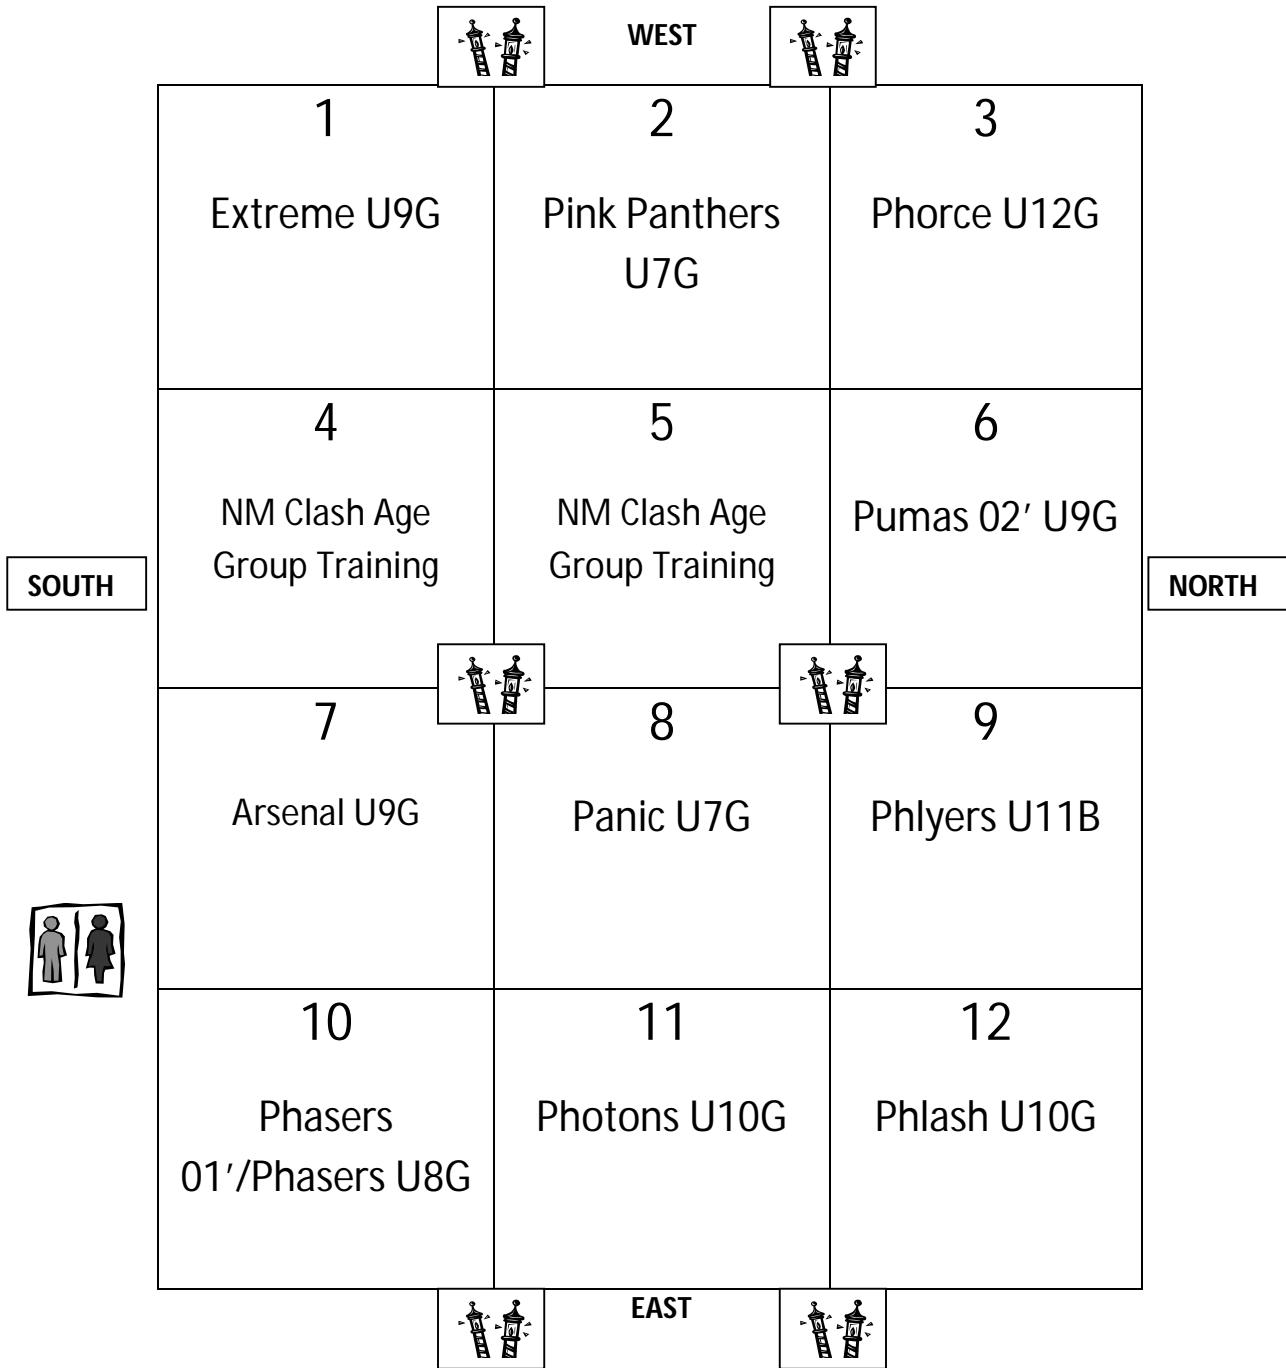

Ventana Basin Park Layout

WEST

35yds x 35yds 1	35yds x 35yds 2	35yds x 35yds 3
35yds x 35yds 4	35yds x 35yds 5	35yds x 35yds 6
35yds x 35yds 7	35yds x 35yds 8	35yds x 35yds 9
35yds x 35yds 10	35yds x 35yds 11	35yds x 35yds 12

SOUTH

NORTH

EAST

Ventana Basin Park Layout
Monday

Ventana Basin Park Layout
Tuesday

Ventana Basin Park Layout
Wednesday

Ventana Basin Park Layout
Thursday

Ventana Basin Park Layout
Friday