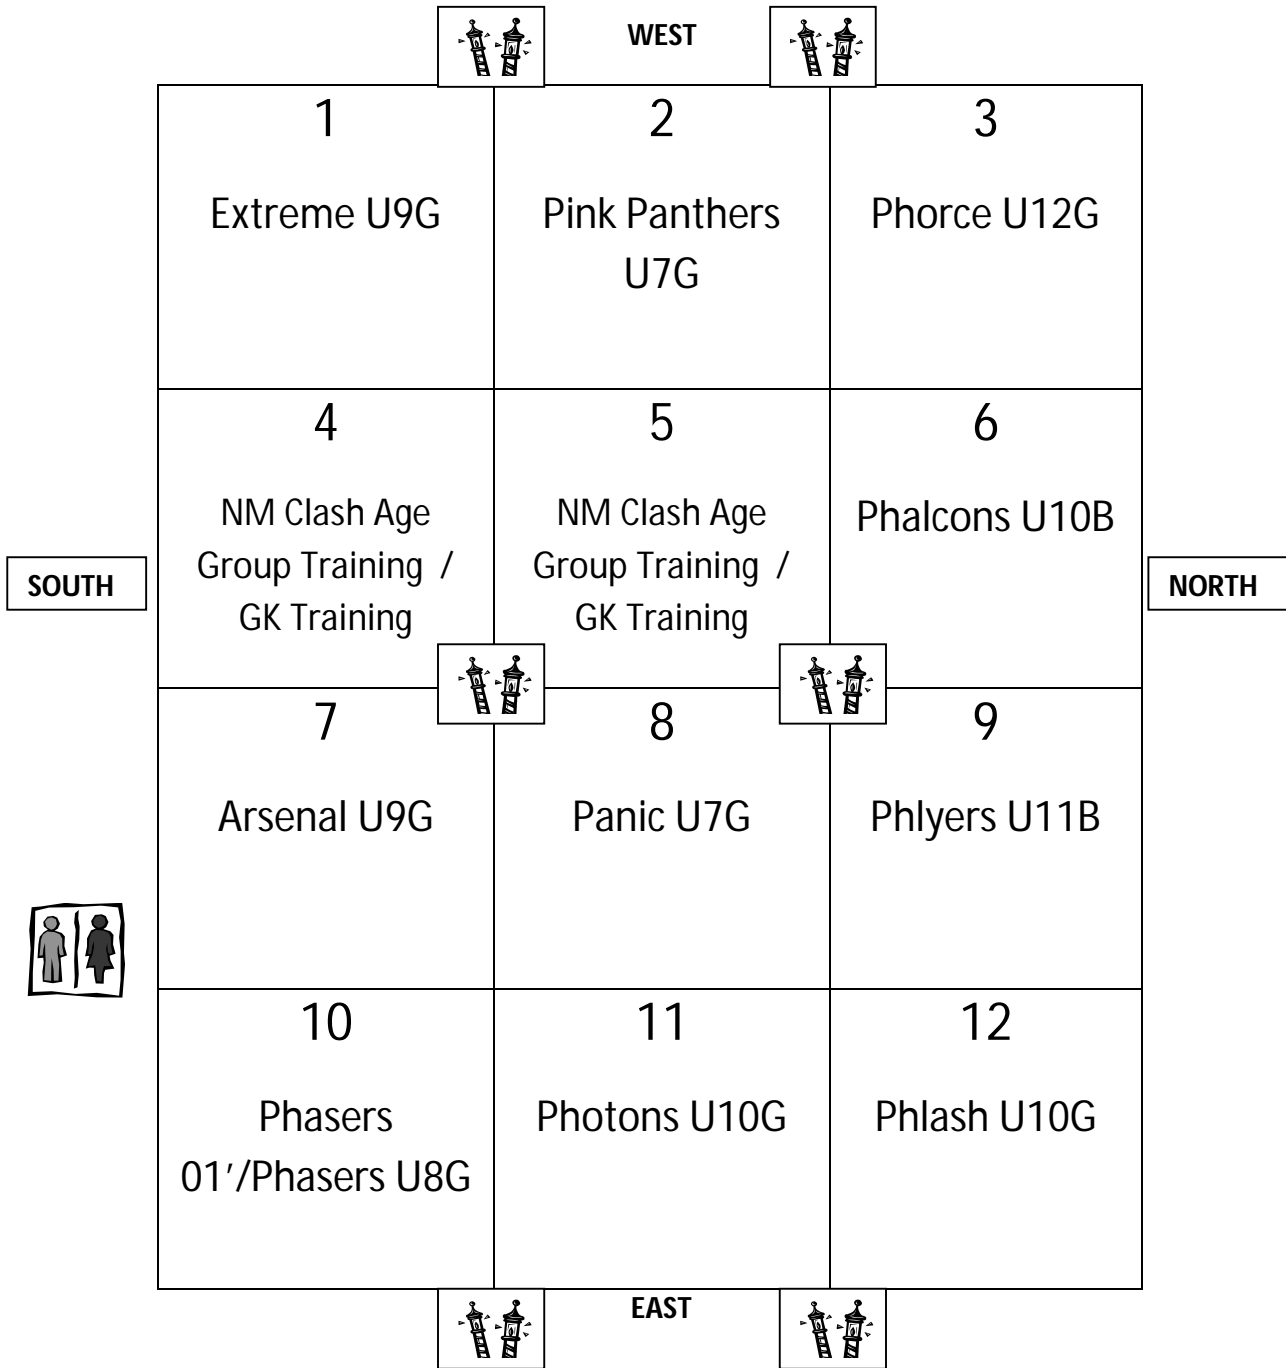

Ventana Basin Park Layout

WEST

35yds x 35yds 1	35yds x 35yds 2	35yds x 35yds 3
35yds x 35yds 4	35yds x 35yds 5	35yds x 35yds 6
35yds x 35yds 7	35yds x 35yds 8	35yds x 35yds 9
35yds x 35yds 10	35yds x 35yds 11	35yds x 35yds 12

SOUTH

NORTH

EAST

Ventana Basin Park Layout
Monday

Ventana Basin Park Layout
Tuesday

Ventana Basin Park Layout
Wednesday

Ventana Basin Park Layout
Thursday

Ventana Basin Park Layout
Friday